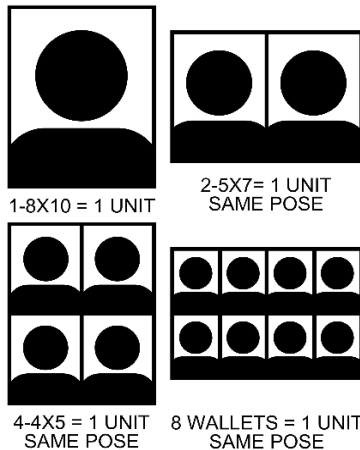

Packages

Table with 4 columns: Package Name, Price, Items, and Notes. Packages include Deluxe ($297.99), Premier ($411.99), Basic ($133.99), Ultimate Value ($479.99), Wallets Only, and Create Your Own.

Units & Order Information

Units

Retouching

Retouching is included on all orders. This includes all skin blemishes and softening of facial lines. Braces removal and special requests will be by estimate only.

Payment

- 8.75% sales tax will be added to your order.
  • A 50% deposit is required when placing an order.
  • Orders will not be delivered until the balance has been paid in full.
  • Order fulfillment takes 6-8 weeks.

Free Wallet Personalization

Receive free personalization on all of your wallets if you pay in full at the time you place your order. Exp. 01/31/2024

© Copyright - ALL PHOTOGRAPHS (including proofs) are copyrighted and may not be copied or reproduced in any way without written permission of Chula Vista Photo Studio.

Package Add Ons - to any of the above packages only

Table with 3 columns: Add On Name, Price, and Price. Add Ons include Large Prints, Additional Wallets, and Graduation Announcements.

A La Carte and Reorders

Table with 2 columns: A La Carte and Reorders. A La Carte items include 20x24 ($308.99), 16x20 ($257.99), 11x14 ($171.99), and Unit ($73.99). Reorders include 1 Unit ($44.99), 16 Wallets ($56.99), 24 Wallets ($62.99), and 32 Wallets ($67.99).

Class of 2024