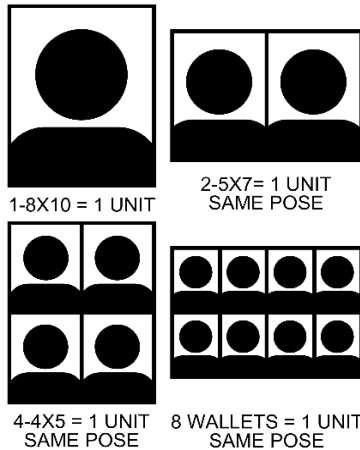

Packages

Table with 4 columns: Package Name, Price, Description, and Additional Info. Packages include Deluxe ($315.99), Premier ($432.99), Basic ($176.99), Ultimate Value ($499.99), Wallets Only, and Create Your Own.

Units & Order Information

Units

Retouching

Retouching is included on all orders. This includes all skin blemishes and softening of facial lines. Braces removal is $40 for the first pose and $25 for each additional pose.

Payment

- 8.75% sales tax will be added to your order.
  • A 50% deposit is required when placing an order.
  • Orders will not be delivered until the balance has been paid in full.
  • Order fulfillment takes 6-8 weeks.

Free Wallet Personalization

Receive free personalization on all of your wallets if you pay in full at the time you place your order. Exp. 02/28/2025

© Copyright - ALL PHOTOGRAPHS (including proofs) are copyrighted and may not be copied or reproduced in any way without written permission of Chula Vista Photo Studio.

Package Add Ons - to any of the above packages only

Table with 3 columns: Add On Name, Price, and Description. Includes Large Prints, Additional Wallets, and Graduation Announcements.

A La Carte and Reorders

Table with 2 columns: A La Carte and Reorders. Lists individual items and their prices.

Class of 2025